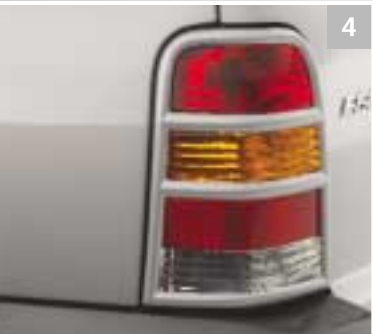

1

1. Low-Profile Wraparound Bug Shield

Protect the edge of your hood from bugs, small stones and other debris. Durable smoke-colored polycarbonate complements any exterior color. Easy to install.
Base Part No. **16C900**

2

2. Original Equipment Step Bars*

These durable step bars are available in a chip-resistant black finish. Ample width provides sure footing. Easy no-drill installation.
Base Part No. **16450**

3. Custom Step Bars*

A step up in style. These custom step bars are available in a chrome finish. Easy no-drill installation.
Base Part No. **16450**

3

4. Taillamp Surrounds

Add a custom look to your Escape or Hybrid. Constructed of impact-resistant ABS plastic with self-adhesive backing for easy installation. Features a chrome finish.
Base Part No. **13B564**

5. Molded Splash Guards

Deflect mud, snow and ice away from lower body panels. Contoured design complements vehicle lines and gives excellent protection. Heavy-duty black plastic construction resists cracking. Packaged in pairs for front or rear.
NOTE: Specify trim level.
Base Part No. **16A550**

4

5

6

6. Flat Splash Guards

Guard against mud, snow and ice. Durable splash guards are embossed with Ford oval logo. Packaged in a 2-piece set.
Base Part No. **16A550**

7. Side Window Deflectors

Deflectors keep out snow or rain so you can crack open the window and let fresh air in. Durable, smoke-colored acrylic. Self-stick adhesive for easy installation.
Base Part No. **18246**

7

8

8. Moonroof Deflector

Durable smoke-colored acrylic deflector helps reduce wind noise while letting fresh air flow in. Installs easily.
Base Part No. **500K16**