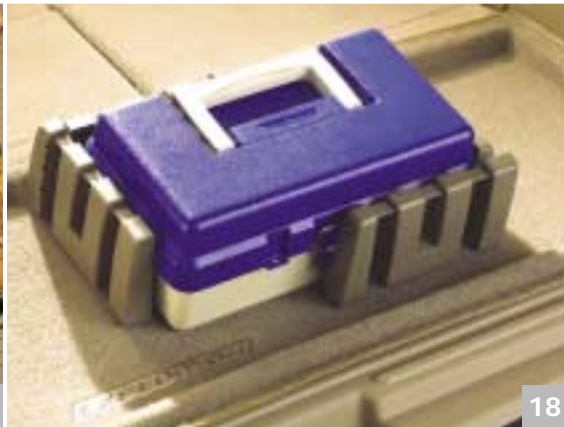

15. DVD Rear Seat Entertainment System*

Compact, all-in-one, overhead DVD unit features a 7" flip-down, 16:9, LCD screen that folds neatly into headliner when not in use. Comes with remote control and two wireless headphones. System also plays CDs, MP3s, CDRs and CDRWs. Has RCA inputs for video games, VCR or camcorder. Can also work through vehicle's stereo. Comes with vehicle-specific mounting hardware. Available for all Expeditions with rear A/C. Base Part No. **19G323**

16. Mobile-Ease™

Use simple voice commands to dial your Bluetooth™-equipped wireless phone – hands free! Mobile-Ease mutes your vehicle's audio system whenever you make or receive calls and provides hands-free communication using a microphone and the vehicle's audio system. Once paired, Mobile-Ease automatically links with your Bluetooth-equipped wireless phone whenever you get in your vehicle. Visit bluetooth.letstalk.com for available Bluetooth phones. Base Part No. **19G399**

17. Interior Molded Cargo Tray

Durable, lightweight tray is molded to the contours of your vehicle. Raised lip helps contain spills. Installs and removes easily without tools. Base Part No. **7811600**

18. Cargo-Logic®

A smart way to protect the cargo area and keep cargo organized. Liner features molded construction that provides stain- and moisture-resistant barriers. Four Cargo-Loks® supplied. Offered in colors to complement your interior with vehicle-specific embroidered logo. Base Part No. **11600**

19. Interior Cargo Organizer

Removable and adjustable divider system helps separate and organize your belongings. It installs easily in the cargo area with no tools required. Available in black only. Base Part No. **115A00**

*Eligible for residualization under a Ford Credit Red Carpet Lease.