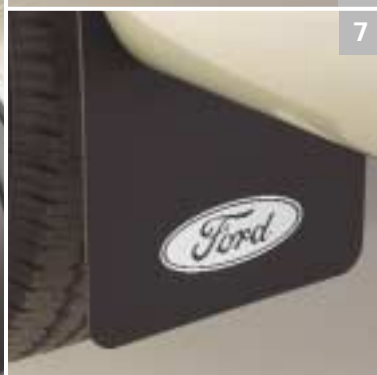

1

1. Wraparound Bug Shield

Protect the edge of your hood from bugs, small stones and other debris. Smoke-colored to enhance any exterior color. Easy to install.
Base Part No. **16C900**

2

2. Original Equipment Running Boards*

These original equipment boards feature a rugged, corrosion-resistant steel substructure with a black plastic covering. The ribbed surface helps provide sure footing. Easy no-drill installation.
Base Part No. **16450**

3

3. Side Window Deflectors

Deflectors keep out snow or rain so you can crack open the window and let fresh air in. Durable, smoke-colored acrylic. Self-stick adhesive for easy installation. Packaged as a 4-piece kit.
Base Part No. **18246**

4

4. Moonroof Deflector

Durable, smoke-colored acrylic deflector helps reduce wind noise while letting fresh air flow in. Installs easily.
Base Part No. **500A26**

6

5. Elliptical Cross Bars for O.E. Racks

This set of two elliptically shaped cross bars allows the mounting of select carriers with adapters for elliptical carriers. Easy to install.
Base Part No. **55100**

5

6. Molded Splash Guards

Deflect mud, snow and ice away from lower body panels. Contoured design complements vehicle lines and gives excellent protection. Heavy-duty black plastic construction resists cracking. Packaged in pairs for front or rear.
NOTE: Specify trim level.
Base Part No. **16A550**

7

7. Flat Splash Guards

Guard against mud, snow and ice. Durable splash guards are available with embossed Expedition or Ford oval logo. Packaged in a 2-piece set.
Base Part No. **16A550**

7